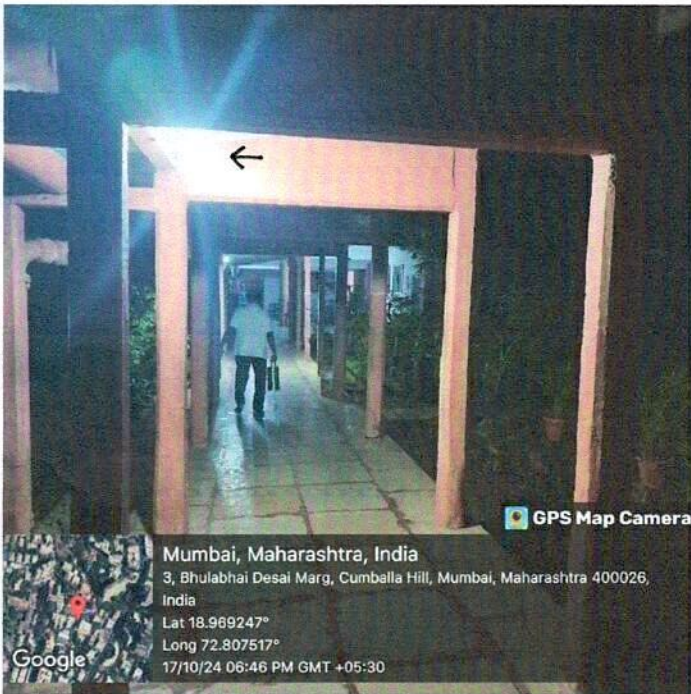

PHOTOS OF SENSOR LIGHTS*

* Located in the pathway towards Canteen

S.P.B.
**PRINCIPAL SOPHIA COLLEGE
(AUTONOMOUS)**

7.1.2

Motion Sensor LED Light

Motion sensor LED light in staff washroom

Motion sensor LED light in staff washroom

Motion sensor LED light in the classroom

A.P. Pahi
PRINCIPAL SOPHIA COLLEGE
(AUTONOMOUS)