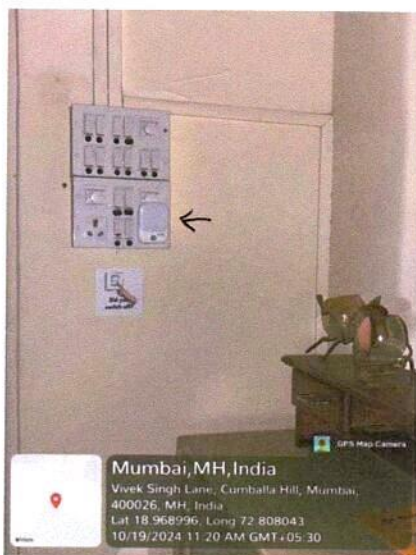

PHOTOS OF SENSOR LIGHTS*

* Located in the pathway towards Canteen

S.P.B.
**PRINCIPAL SOPHIA COLLEGE
(AUTONOMOUS)**

7.1.2

Motion Sensor LED Light

Motion sensor LED light in staff washroom

Motion sensor LED light in staff washroom